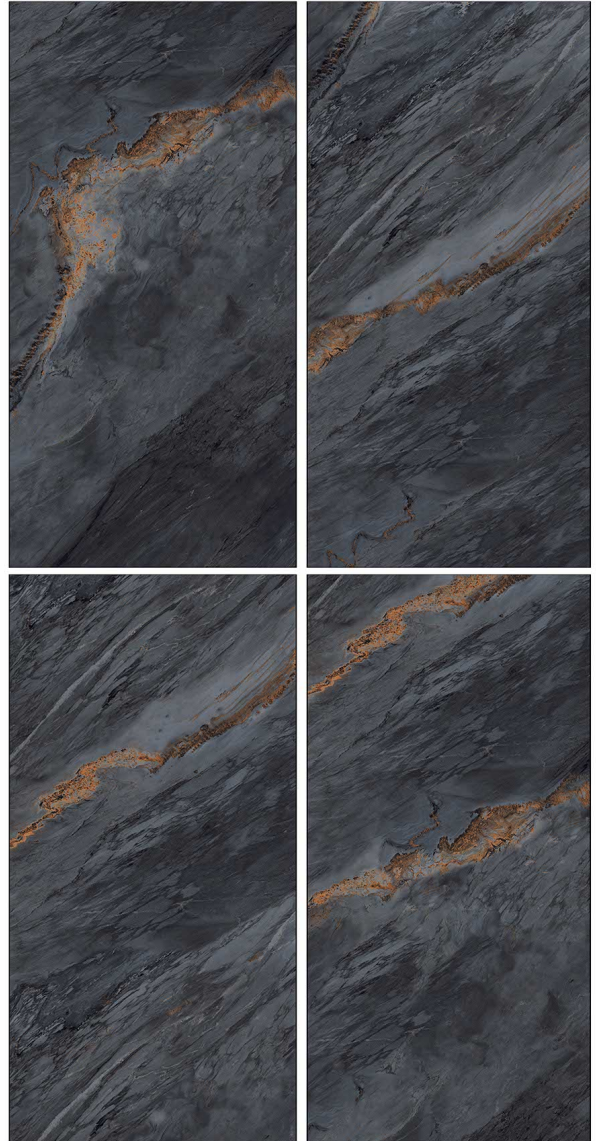

SIZE
600x1200

FINISH
HIGH GLOSS

Glum Black

RANDOM
FACE-4