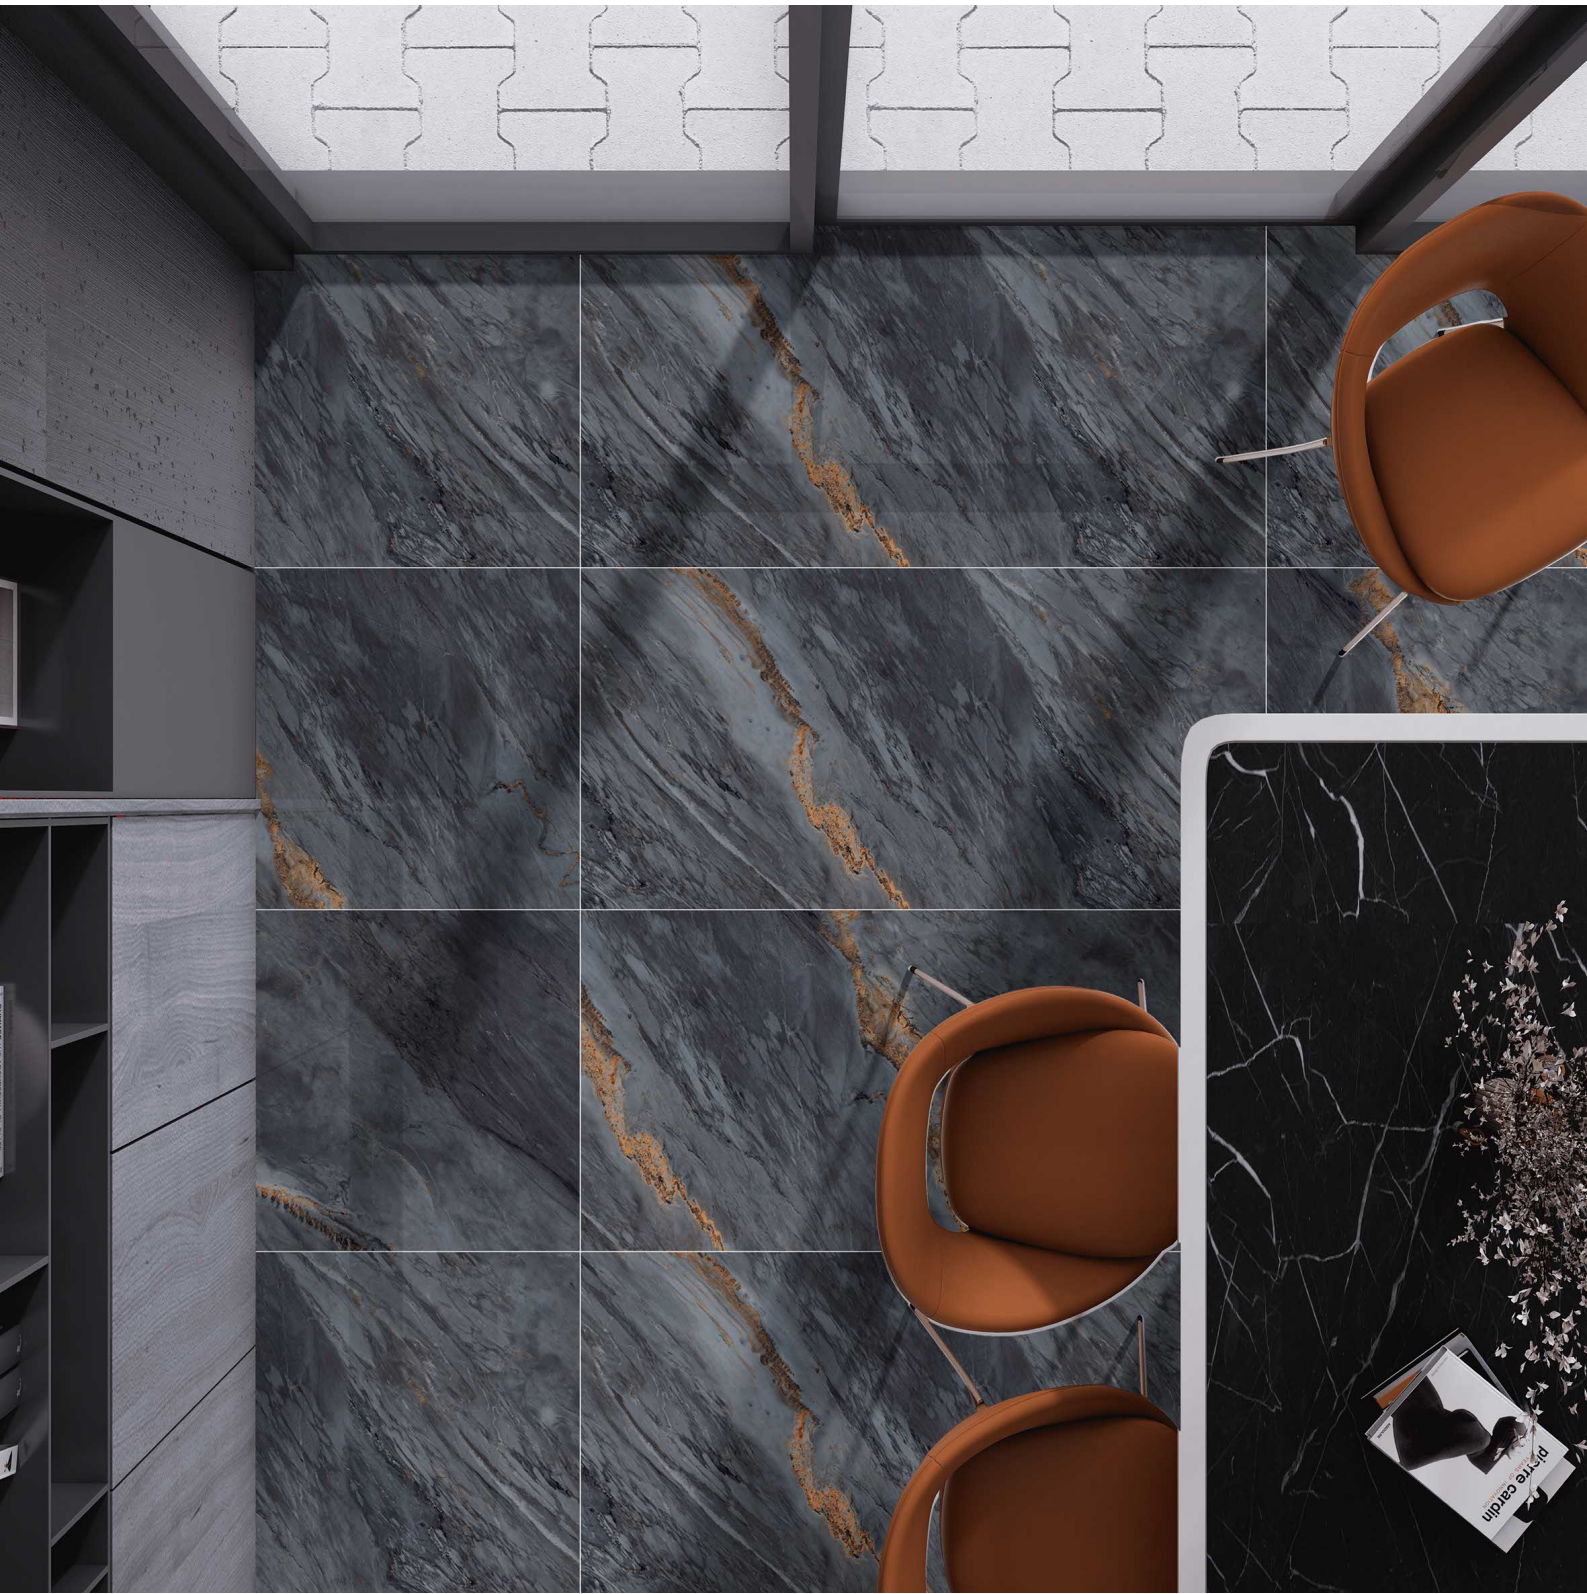

SIZE
600x1200

FINISH
HIGH GLOSS

Glum Black

RANDOM
FACE-4

SIZE
600x1200

FINISH
HIGH GLOSS

GLUM BLACK DECOR

RANDOM
FACE-1

SIZE
600x1200

FINISH
HIGH GLOSS

Shine HL

RANDOM
FACE-1

SIZE
600x1200

FINISH
HIGH GLOSS

Flexico Black Endless

RANDOM
FACE-4